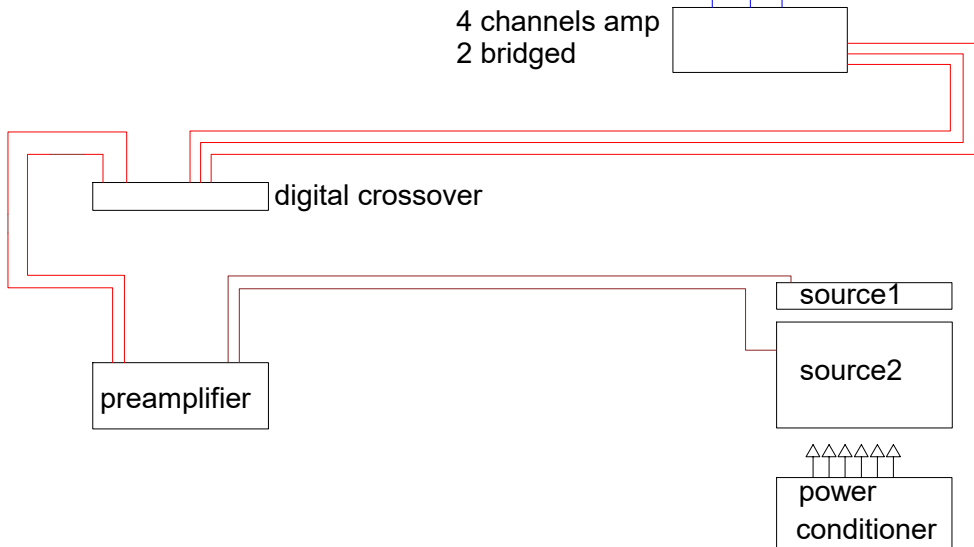

# VERTEX 1 front

V1 configuration	Screen Excellence Ltd
	Unit 136, Bentwaters Parks
	IP12 2TW
11/10/16	+44 (0) 1 394 420 220

**2 CHANNEL 2.1  
CONFIGURATION**