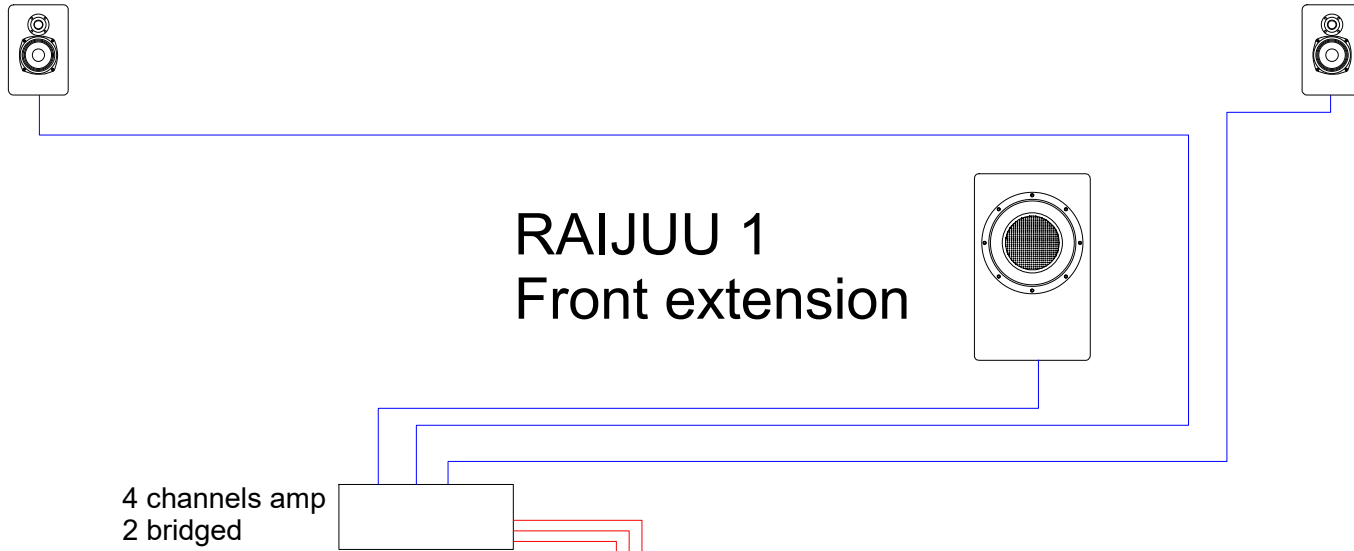

# VERTEX 1 front

V1 configuration	Screen Excellence Ltd
	Unit 136, Bentwaters Parks
	IP12 2TW
11/10/16	+44 (0) 1 394 420 220

**2 CHANNEL 2.1  
CONFIGURATION**